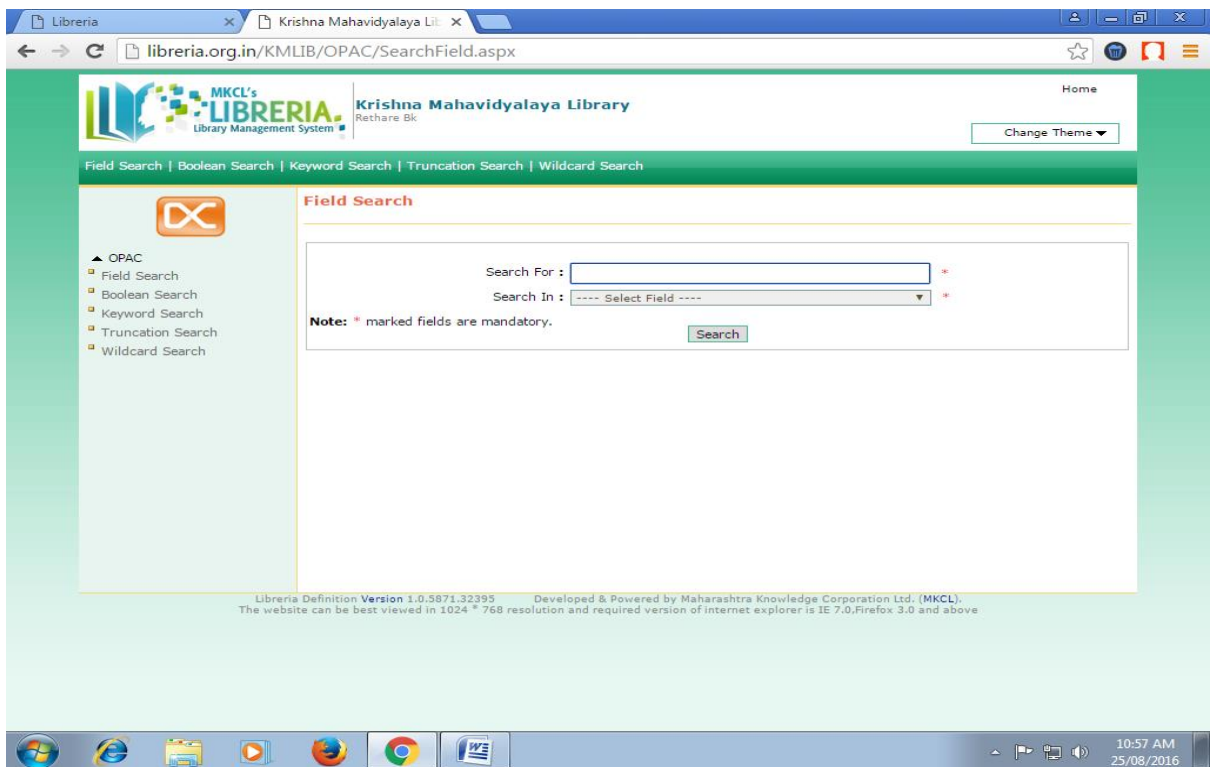

Librerria OPAC

Ahmed
LIBRARIAN
KRISHNA MAHAVIDYALAYA
SHIVNAGAR (RETHARE BK.)

P. S. R. S.
Principal
Krishna Mahavidyalaya, Rethare Bk.
Tal. Karad : 415 100 (M.S.)