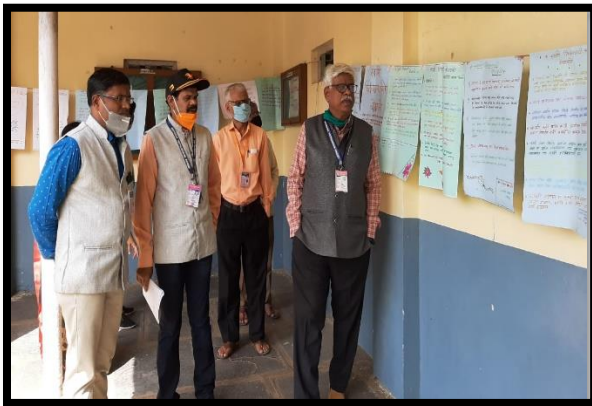

1869

Link of this prog- <https://forms.gle/8KwQg2f9eaYaVkhS6>

Rajmata Jijau Birth Anniversary and Poster Presentation 12 Jan. 2021

Online National level Seminar 'Contribution of Social Reformers in Women's Education' on 3 feb 2021.